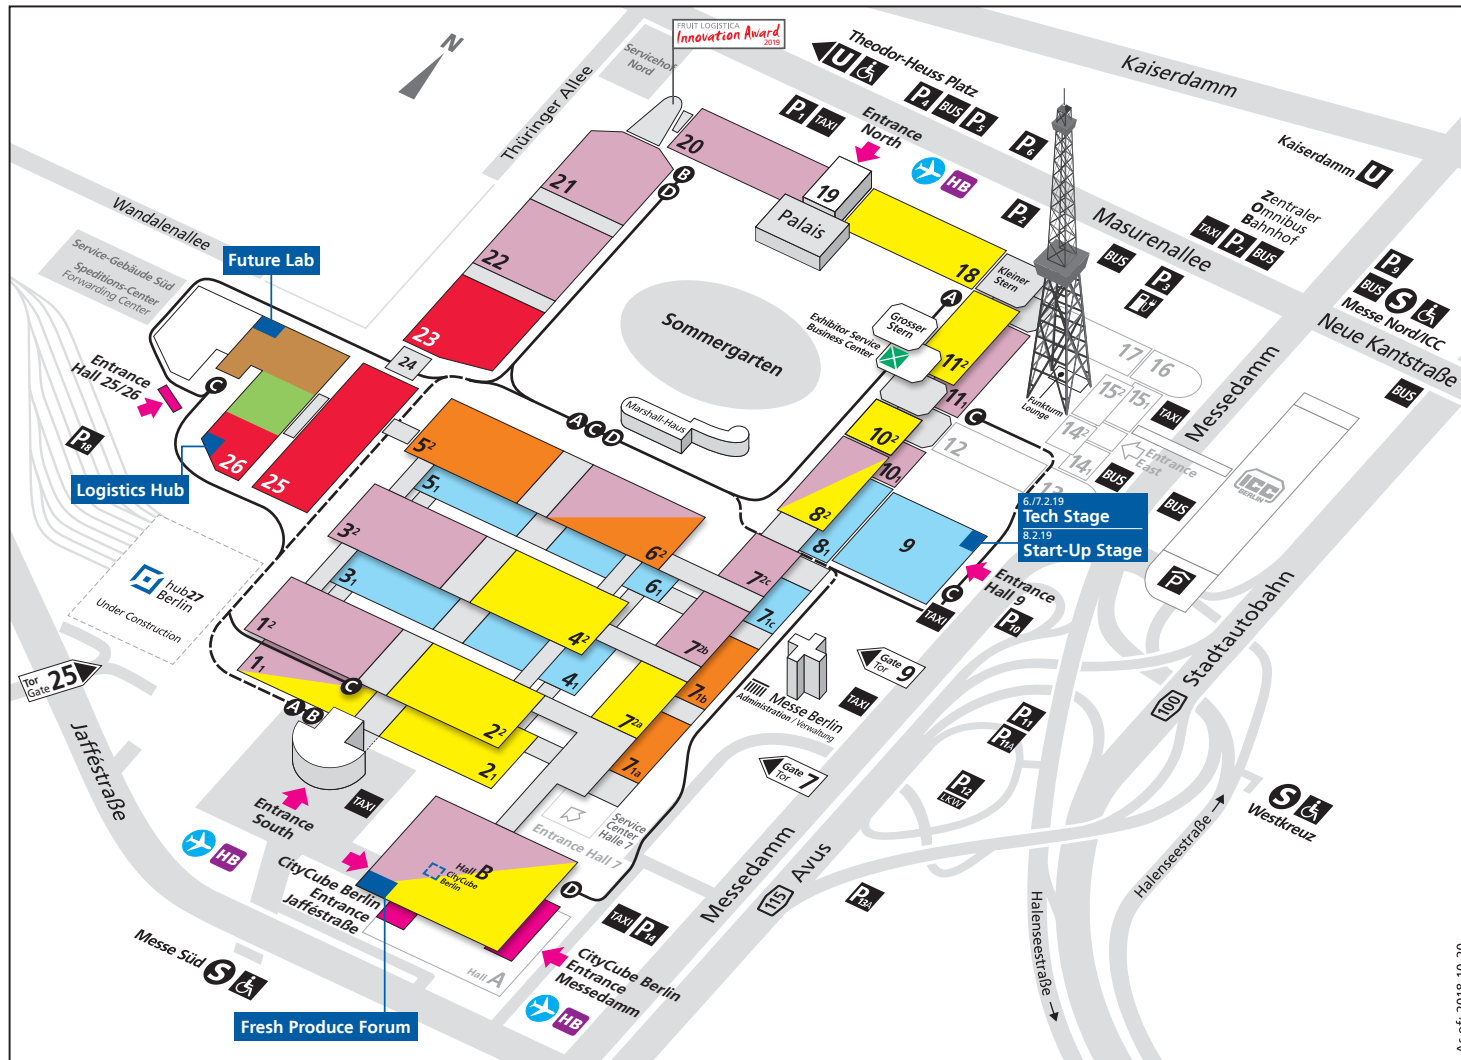

Exhibition Grounds · FRUIT LOGISTICA
6 – 8 February 2019

- Africa
- Americas
- Asia
- International
- Machinery & Technology
- Mediterranean Countries
- Central & Northern Europe
- Event Programme
- Entrance/Tickets
 - Entrance CityCube Berlin: Halls B, 7–11
 - North Entrance: Halls 18–24
 - South Entrance: Halls 1–6, 25–26
 - Entrance 9: Halls 8–11
 - Entrance 25/26
- Shuttle Service Airport Schönefeld/Tegel
- Hotel Bus Shuttle
- Fairground Shuttle
- Exhibitor Service / Business Center
- Parking